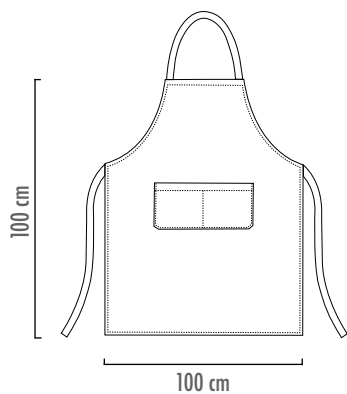

BIG APRON

TRAVETTA FALDA

SERVICE
S02