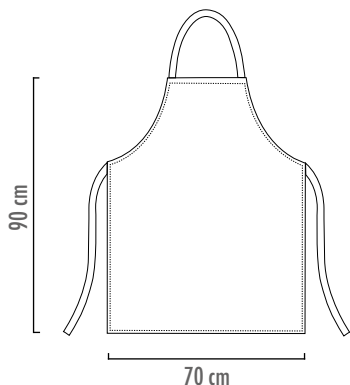

BIP APRON NO POCKET