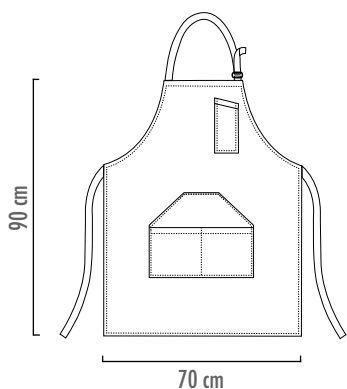

MAID

MAID
3001002D
100% Polyester 
• sizes: from 40 to 56

BUCKLE

con fibbietta
with buckle

BUCKLE
6117070F

BUCKLE

BARMAN SIDE POCKETS

con tasconi laterali
with side pockets