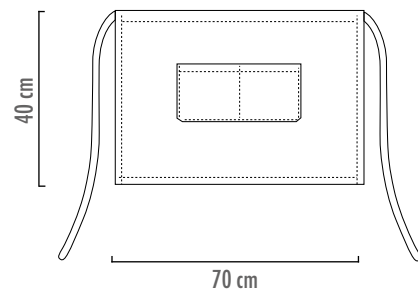

NEW
CONVOY
6120016C

NEW
JEANS
6120070F

HOST

con tascone
with pocket

BROWN
6115009U

85% POLYURETHANE
15% POLYESTER

EASY CLEAN

TRAVETTA FALDA