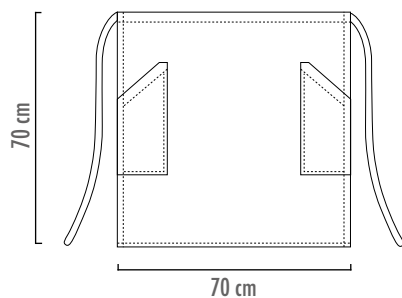

WAIST SIDE POCKETS

con tasconi laterali
with side pockets

TRAVETTA FALDA

SERVICE
S02