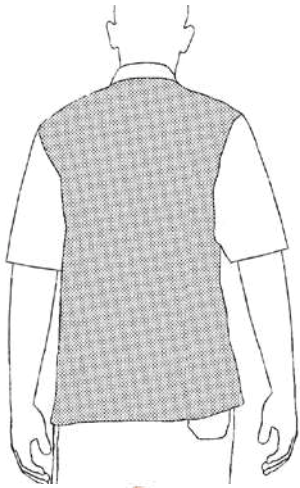

OTTAVIO MM

OTTAVIO MM WHITE

2065001C

65% Polyester - 35% Cotton

- g 200/mq
- sizes: s,m,l,xl,xxl,xxxl,xxxxl