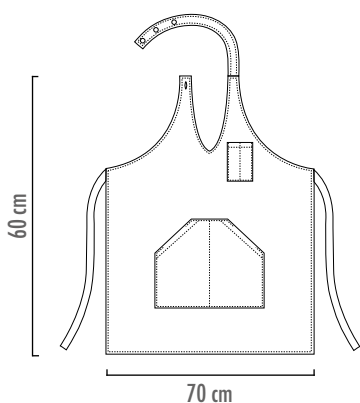

PUB

BLACK
6112002C