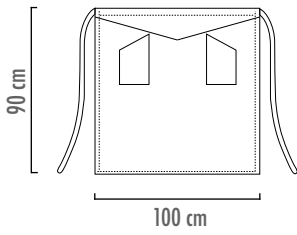

KING

BLACK
6108002C