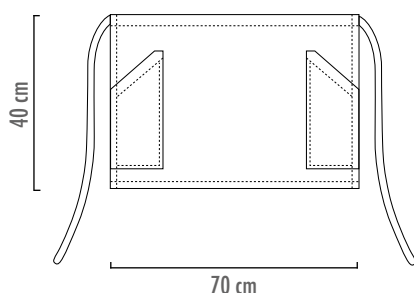

MAID

MAID
3001002D
100% Polyester 
• sizes: from 40 to 56

BUCKLE

con fibbietta
with buckle

BUCKLE
6117070F

BUCKLE

BARMAN SIDE POCKETS

con tasconi laterali
with side pockets