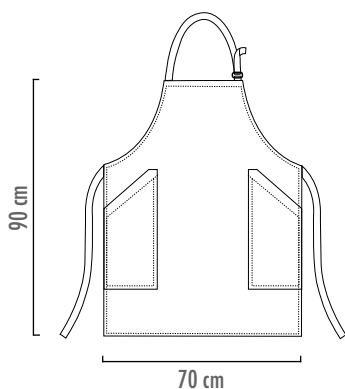

BIP APRON SIDE POCKETS

con tasconi laterali e fibbietta
with side pockets and buckle

TRAVETTA FALDA

SERVICE
S02

BUCKLE