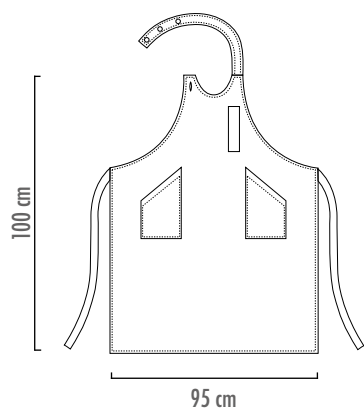

SOMMELIER CLASSIC

BLACK
6105002C