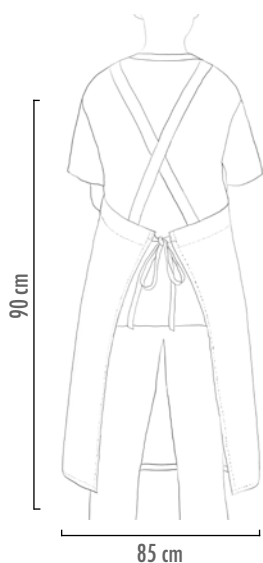

con tascone
with pocket

AVAILABLE IN 2 SIZES

Small

Lunghezza bretella taglia small 65cm
Brace length small size about 65cm

Large

Lunghezza bretella taglia large 80cm
Brace length large size about 80cm

WHITE
6116001A