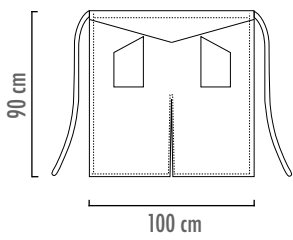

CUT

CUT BLACK
6110002C