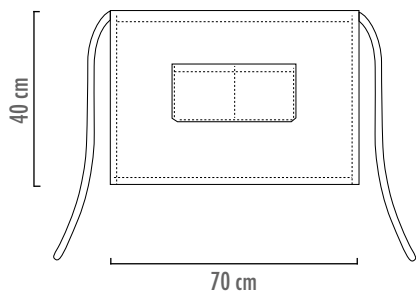

BARMAN

con tascone
with pocket

TRAVETTA FALDA

SERVICE
S02