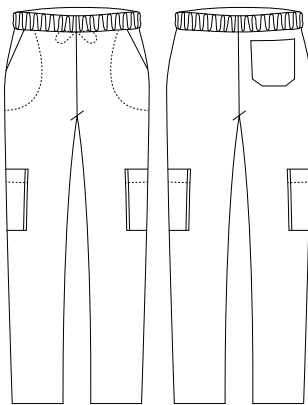

COULISSE LEG POCKET

BLACK 3503002C
65% Polyester - 35% Cotton
• g 200/mq
• sizes: s,m,l,xl,xxl,xxxl