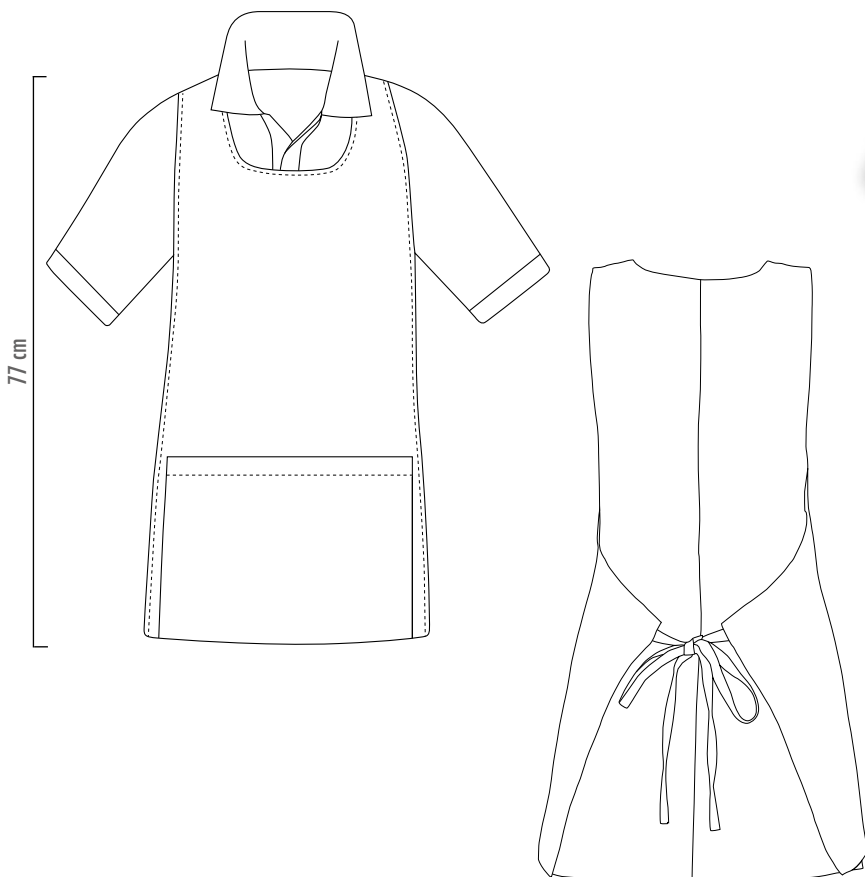

OLIVE GREEN
6500022C
65% Polyester - 35% Cotton
• g 190/mq
• sizes: one size