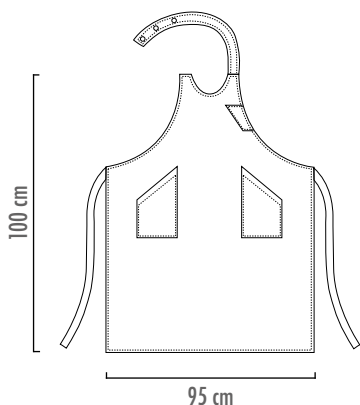

SOMMELIER

BLACK
6104002D