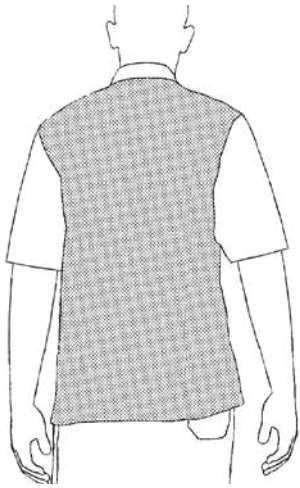

OTTAVIO MM

OTTAVIO MM BROWN

2065009C

65% Polyester - 35% Cotton

- g 200/mq
- sizes: s,m,l,xl,xxl,xxxl,xxxxl

OTTAVIO MM GREY MIX

2065067C

65% Polyester - 35% Cotton

- g 150/mq
- sizes: s,m,l,xl,xxl,xxxl,xxxxl