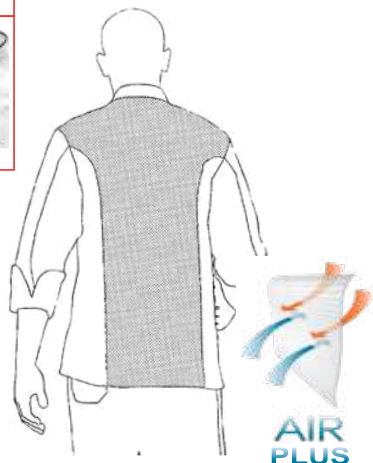

CLEVER

EASY-CARE

NO SKIN CONTACT OF THE METAL

CLEVER

2005001B

100% Egyptian Cotton 60/2 60/2

- g 190/mq
- sizes: s,m,l,xl,xxl,xxxl,xxxxl