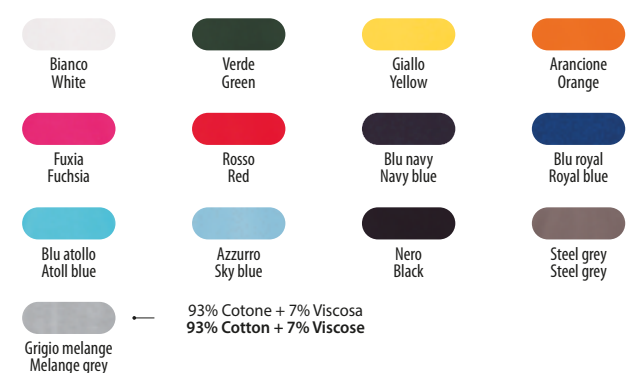

93% Cotone + 7% Viscosa
93% Cotton + 7% Viscose