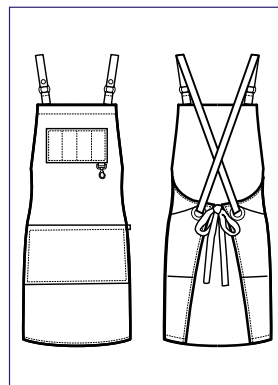

**088901S
BRISTOL
SHORT**

100% polyester
220 gr/m²
NERO + NERO

**088901
BRISTOL**

100% polyester
220 gr/m²
NERO + NERO

088941S
BRISTOL
SHORT
100% cotton
220 gr/m²
BLACK JEANS + CUOIO

088941
BRISTOL
100% cotton
220 gr/m²
BLACK JEANS +
CUOIO