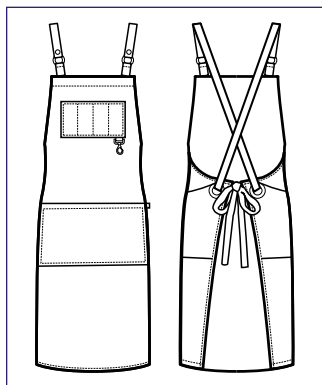

**088901S
BRISTOL
SHORT**

100% polyester
220 gr/m²
NERO + NERO

**088901
BRISTOL**

100% polyester
220 gr/m²
NERO + NERO

088941S
BRISTOL
SHORT
100% cotton
220 gr/m²
BLACK JEANS + CUOIO

088941
BRISTOL
100% cotton
220 gr/m²
BLACK JEANS +
CUOIO