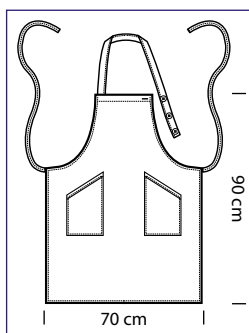

CHAMPAGNE UNISEX COLOURS

100% polyester - 220 gr/m² - ONE SIZE