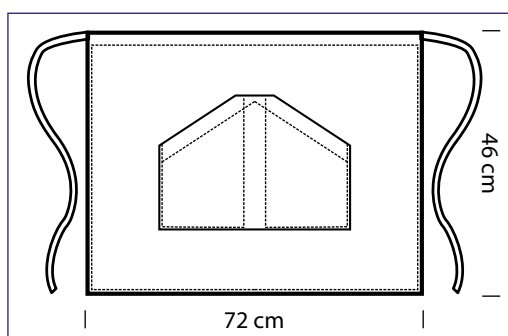

ORLEANS COLOURS

cm 72 x 46 - ONE SIZE