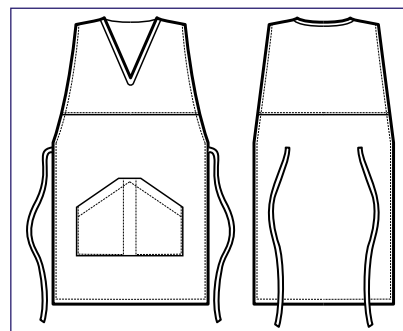

010100
PONCHO A V
65% polyester
35% cotton
195 gr/m²
BIANCO