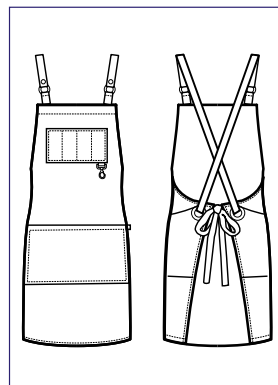

**088977S
BRISTOL
SHORT**

100% cotton
220 gr/m²
JEANS + CUOIO

**088977
BRISTOL**
100% cotton
220 gr/m²
JEANS + CUOIO

Tessuto / Fabric
SMOKE

088921S
BRISTOL
SHORT
100% polyester
220 gr/m²
SMOKE + NERO

088921
BRISTOL
100% polyester
220 gr/m²
SMOKE + NERO