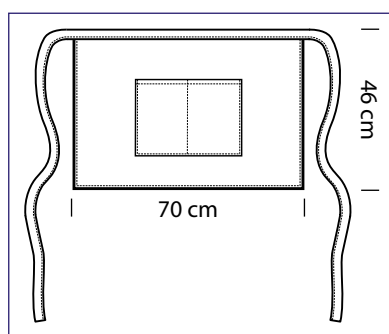

086803
CRETA
65% polyester
35% cotton
195 gr/m²
cm 70 x 46
BORDEAUX

086877
CRETA
100% cotton
220 gr/m²
cm 70 x 46
JEANS