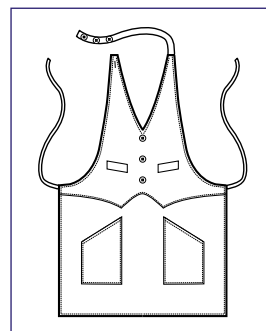

037085
GARCON
UNISEX
100% polyester
220 gr/m²
BISCOTTO +
MORO