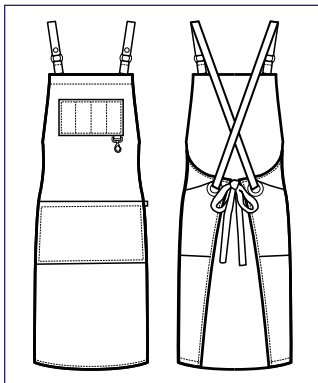

BREAD

GREM-B-I-C-I-P-E-L-L-E & E-C-O-P-E-L-L-E

Aprons and leather-faux leather

088985
BRISTOL
SHORT
100% polyester
220 gr/m²
MORO + CUOIO

088985
BRISTOL
100% polyester
220 gr/m²
MORO + CUOIO

**088911S
BRISTOL
SHORT**