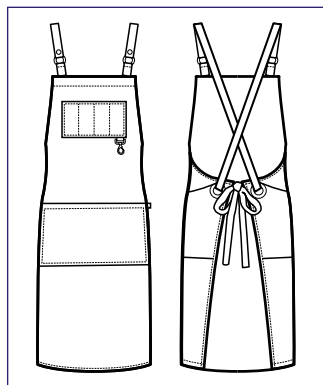

**088977S
BRISTOL
SHORT**

100% cotton
220 gr/m²
JEANS + CUOIO

**088977
BRISTOL**
100% cotton
220 gr/m²
JEANS + CUOIO

Tessuto / Fabric
SMOKE

088921S
BRISTOL
SHORT
100% polyester
220 gr/m²
SMOKE + NERO

088921
BRISTOL
100% polyester
220 gr/m²
SMOKE + NERO