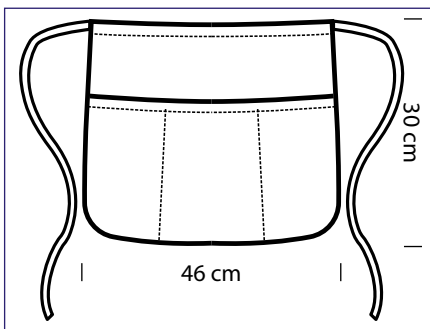

086785
MORO

PUB COLOURS

100% polyester - 220 gr/m² - ONE SIZE

086702
BLU

086706
BLU CINA

086786
FUXIA

086704
VERDONE

086710
PUB
100% polyester
220 gr/m²
TURCHESE