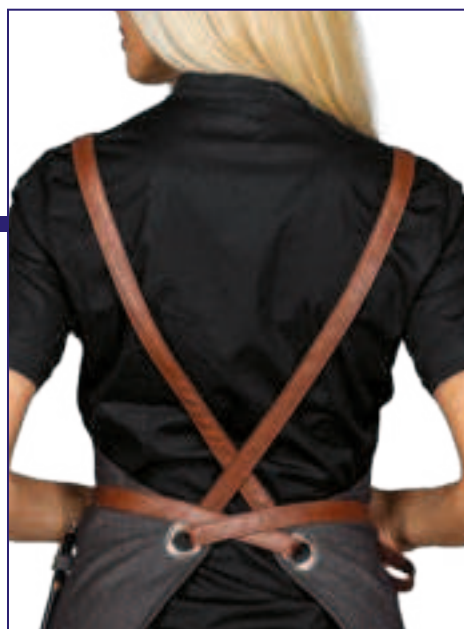

088941S
BRISTOL
SHORT
100% cotton
220 gr/m²
BLACK JEANS + CUOIO