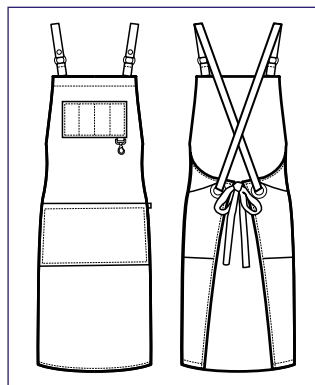

**088977
BRISTOL**
100% cotton
220 gr/m²
JEANS + CUOIO