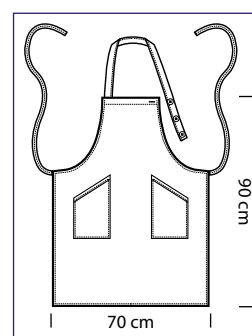

CHAMPAGNE UNISEX COLOURS
ONE SIZE