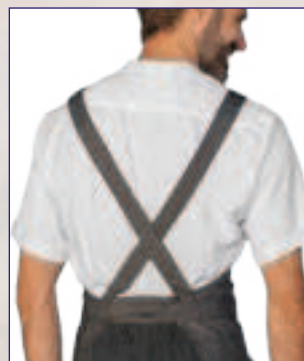

087481
GREMBIULE
GLADIATOR
STONE
65% cotton
35% polyester
390gr/m²
NERO

NEW

088781
GREMBIULE
SAMURAI
STONE
65% cotton
35% polyester
390gr/m²
NERO

NEW

088781 DIETRO / BACK