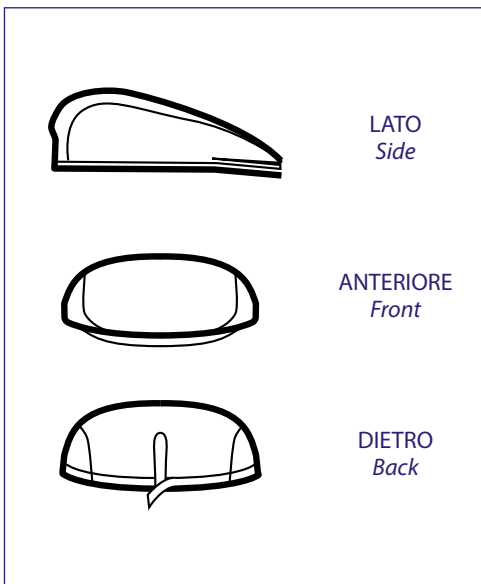

**116000
CAPPELLO
TOM
BIANCO**

**116001
CAPPELLO
TOM
NERO**

COPPOLA COLOURS

**080000
COPPOLA**
100% cotton
BIANCO

**080001
COPPOLA**
65% polyester • 35% cotton
NERO

**080041
COPPOLA**
100% cotton
BLACK JEANS