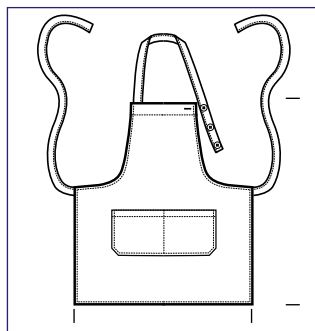

087416
RODI
50% polyester
45% cotton
5% acrylic
300 gr/m²
STRONG 16

087416S
RODI SHORT
50% polyester
45% cotton
5% acrylic
300 gr/m²
STRONG 16

Tessuto / Fabric
STRONG 16