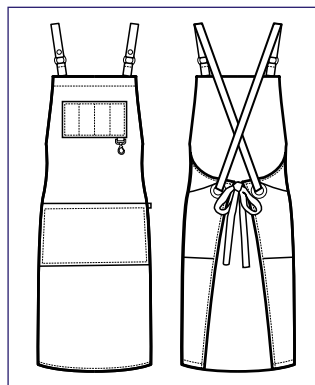

**088901S
BRISTOL
SHORT**

100% polyester
220 gr/m²
NERO + NERO

**088901
BRISTOL**

100% polyester
220 gr/m²
NERO + NERO