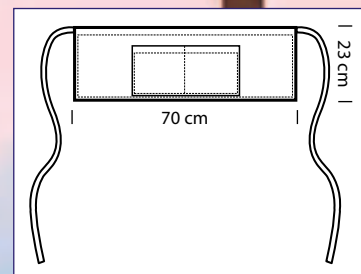

085201
LIVINGSTON
65% polyester
35% cotton
195 gr/m²
cm 70 x 23
NERO