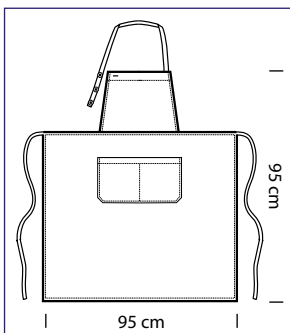

RODI COLOURS
cm 70 x 89 - ONE SIZE

087401
RODI
65% polyester
35% cotton
195 gr/m²
NERO

087403
RODI
65% polyester
35% cotton
195 gr/m²
BORDEAUX

087477
RODI
100% cotton
220 gr/m²
JEANS

**087303
DAYTONA**
65% polyester
35% cotton
195 gr/m²
cm 95 x 95
BORDEAUX